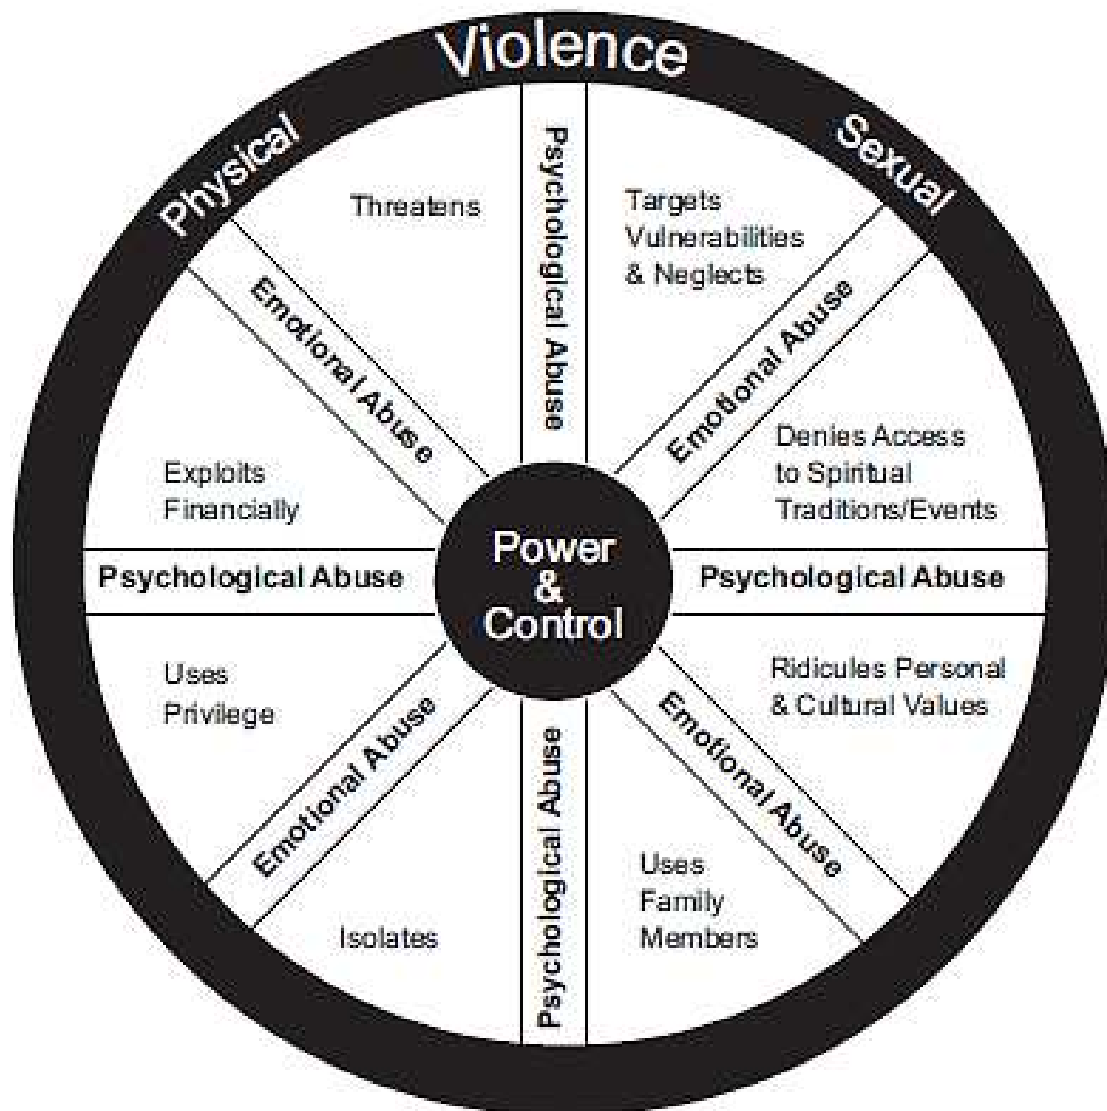

## Adult Protective Services: Dynamics of Older Adult Maltreatment

### Power and Control Wheel

## Abuse in Later Life Power & Control Wheel

In 2006, NCALL adapted the Power and Control Wheel, developed by the Domestic Abuse Intervention Project, Duluth, MN. Resource updated, April 2011.